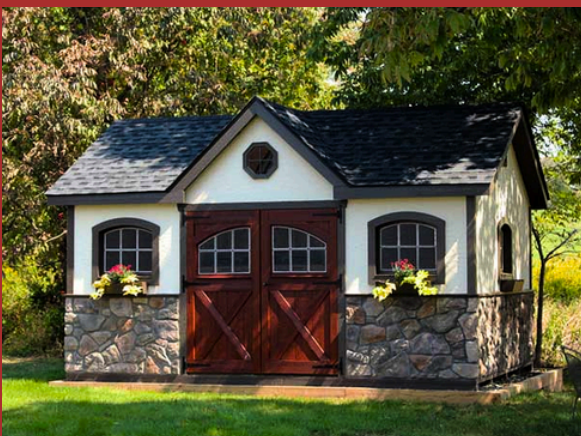

Quaker Shed

*Defined by a significantly
larger front overhang over
the windows and doors.*

Victorian Shed

*The Victorian shed is more
than just a backyard structure
—it's a storybook brought to
life*