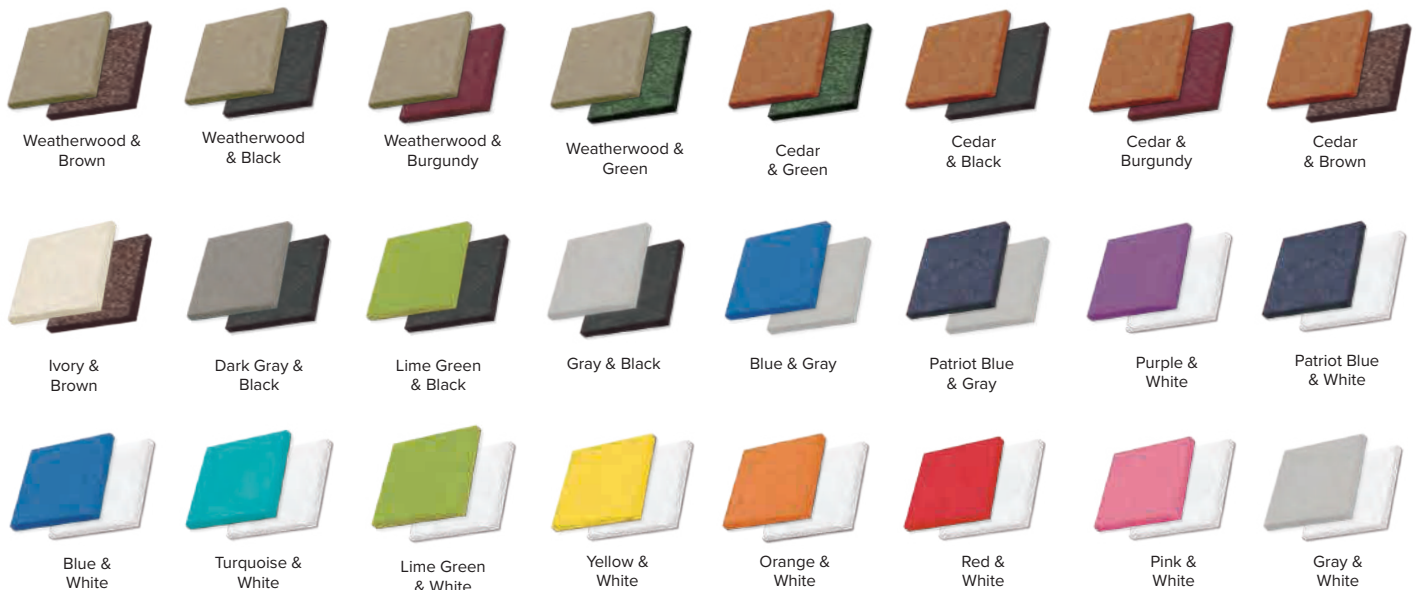

Heart Glider (502), Heart Swivel Glider (117), Round Side Table (76)
Pressure Treated Yellow Pine

Suggested Two-Tone Color Combinations

Pick and choose any color combination. Not limited to the ones shown below.