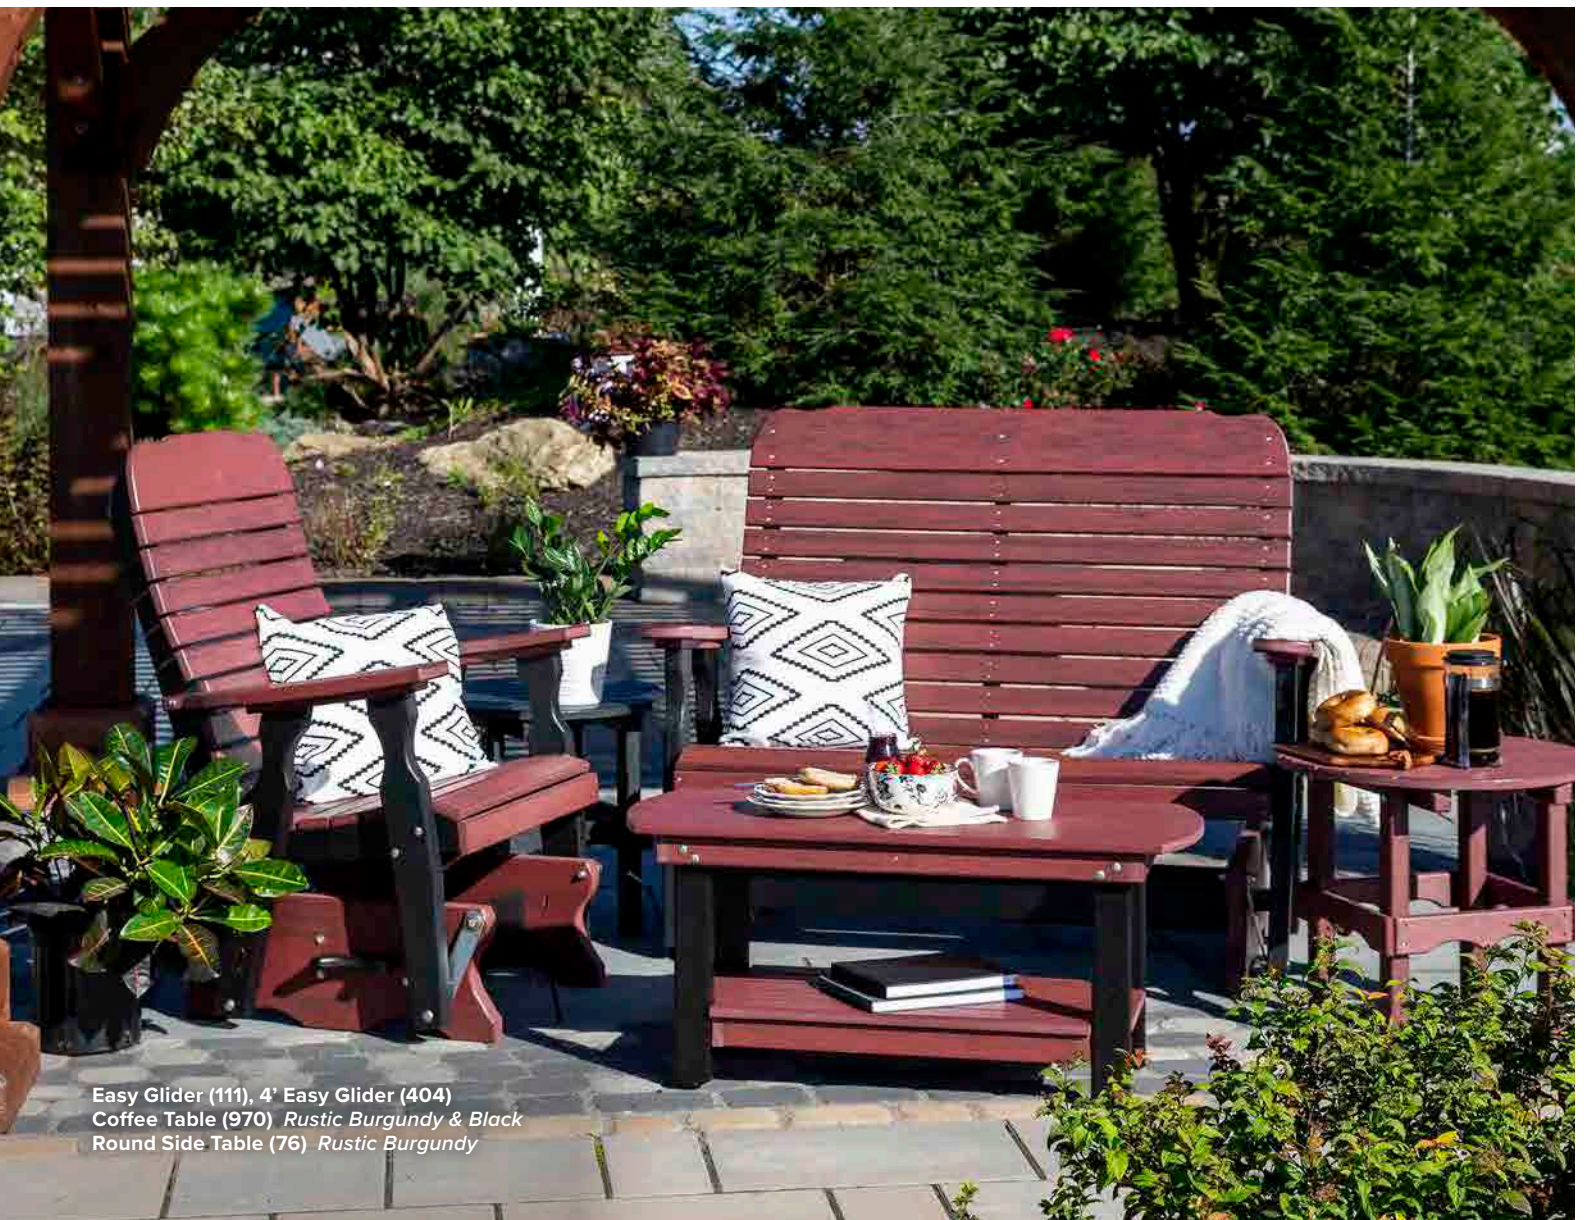

Easy Glider (111), 4' Easy Glider (404)
Coffee Table (970) *Rustic Burgundy & Black*
Round Side Table (76) *Rustic Burgundy*