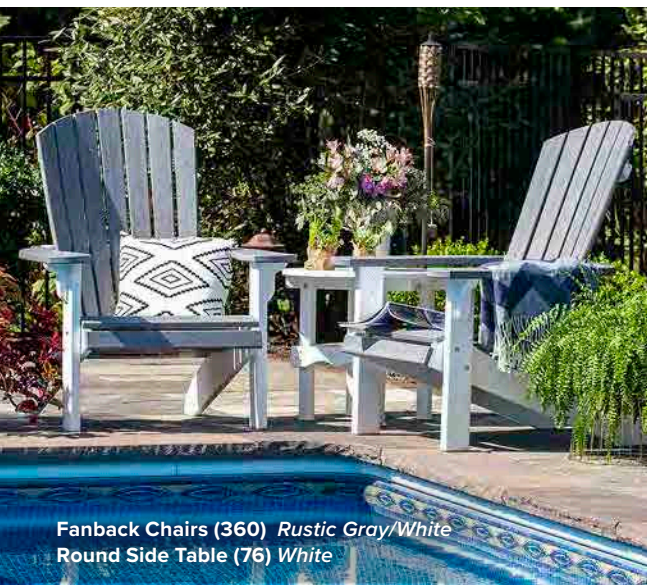

Fanback Chair (360) Patriot Blue/White
Conversation Table (69) Patriot Blue

Fanback Chairs (360) Rustic Gray/White
Round Side Table (76) White