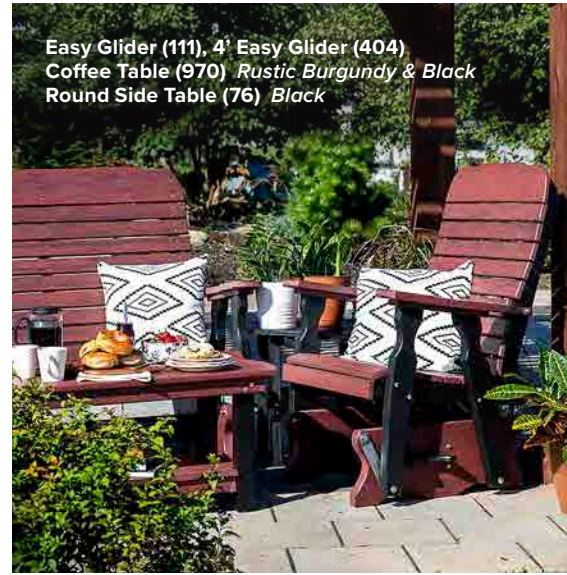

Easy Glider (111), 4' Easy Glider (404)
 Coffee Table (970) Rustic Burgundy & Black
 Round Side Table (76) Black

4' Easy Glider (404), Easy Glider (111)
 Cedar & Black
 Conversation Table (69) Cedar

With its curved seat and contoured back, the Easy Chair is a relaxing experience. Not only does this chair come in extra wide, it is also a great chair for a taller person.