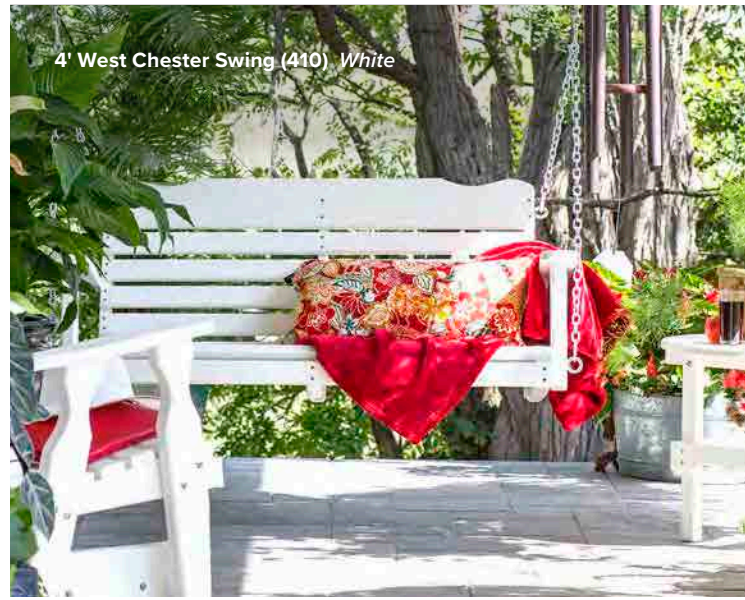

4' West Chester Bench (420) *Weatherwood*

WEST CHESTER

GLIDERS, SWINGS, AND BENCHES

4' West Chester Bench (420) *Weatherwood*

4' West Chester Swing (410) *White*

5' West Chester Glider (500) *Brown*
Round Side Table (76) *Brown & Black*