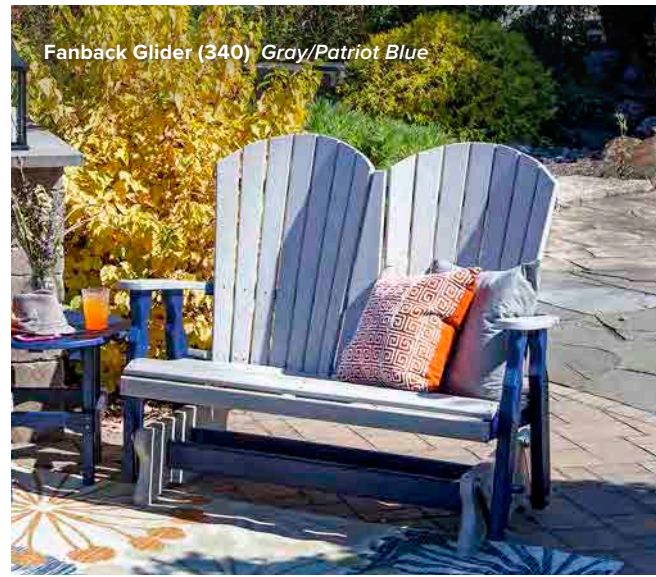

Fanback Glider (340) *Gray/Patriot Blue*

Fanback Glider (114) *Gray/Patriot Blue*

Drawing from our popular Fanback chair, the Fanback swing and glider feature a gently curved back and less sloped seat than the Adirondack. This makes them easier to get in and out of, making it the ideal lounge furniture for your porch, patio or deck.