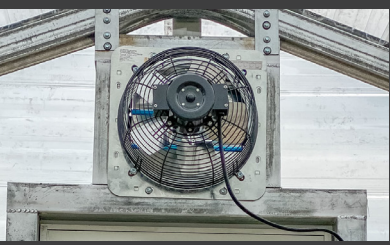

STANDARD OPTIONS		MODERN OPTIONS	
(1) 12" x 12" Fan with Thermostat	Horizontal 5x8 Unit Shelving: (2) 1'x4' Shelves	12' Vertical Wainscot	\$125
(1) 2' x 3' White Window in Door	12' and 16' Wide Unit Shelving:	16' Vertical Wainscot	\$150
Colors: Green or White	(1) 16" Wide Shelf - Length of Unit	20' Vertical Wainscot	\$175
		Steel Tubing Door*	-\$50

ADDITIONAL OPTIONS			
12" Shelving <i>(5x8 Unit Only)</i>	\$15/ft.	Extra Fan	\$200 ea.
16" Shelving	\$17/ft.	Watering System	\$95 ea.
20" Shelving	\$20/ft.	Misting System	\$95
Additional 1'x4' Shelf <i>(5x8 Unit Only)</i>	\$60 ea.	Watering/Misting Combo	\$175
Extra 2'x3' Window	\$150 ea.	Heating System w/ Foam Pkg.	\$350
Custom Color Window	\$40 ea.	Additional Heater <i>(Recommended for 16 ft Long Units)</i>	\$225
		Foam Package	\$150
		Custom Color Trim	\$30
		Custom Color Wainscot	\$30
		12' Anchor Package *Single helix 15" Long*	\$75
		16' Anchor Package *Single helix 15" Long*	\$150
		20' Anchor Package *Single helix 15" Long*	\$250
		Double Panel Polycarbonate <i>Vertical Style</i>	15% added to base price
		Double Panel Polycarbonate <i>Modern Style</i>	10% added to base price

FLOOR OPTIONS			
5x8	\$475	8x16	\$945
8x12	\$725	10x16	\$1,150
10x12	\$855	10x20	\$1,400

HORIZONTAL

VERTICAL

MODERN

MINI

WPC FLOORING

DOUBLE PANEL POLY EXTERIOR

DOUBLE PANEL POLY INTERIOR