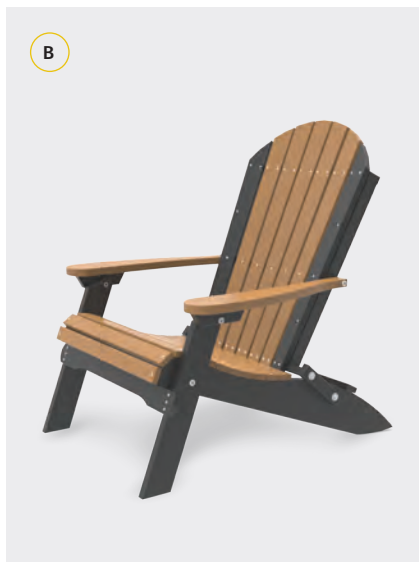

Balcony Gliders

At 6 inches higher than standard gliders, our new Balcony Gliders are the definition of high style! Providing a smooth gliding motion at a counter height level, enjoy a raised seat for easier sitting and standing and a footrest for extra comfort.

Cast Breeze

Iris

DECK CHAIRS

Enjoy the Open Air

Let these great seating options from LuxCraft breathe new life into your outdoor space.

Explore more at LuxCraft.com

Color
Options
Page 56

ADIRONACKS

Summer Is Here

From the gold standard Deluxe Adirondack Chair to the transportable Folding Adirondack Chair, LuxCraft builds these summer staples to fit your life.

A. Urban Adirondack Chair in Cedar & Black **B. Folding Adirondack Chair** in Cedar & Black
C. Deluxe Adirondack Chair in Blue & White **D. Royal Adirondack Chair** in Cedar & Black
E. Lakeside Adirondack Chair in Cedar & Black