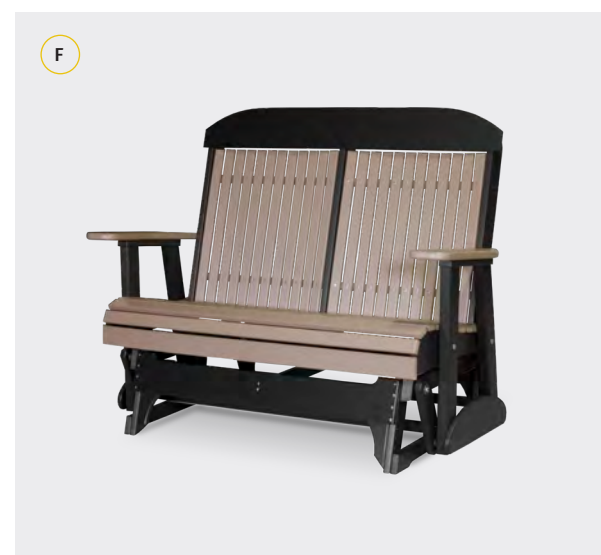

A

Color
Options
Page 58

B

C

D

GLIDERS

Luxury in Motion

Classic seating styles get
the glider effect.

A. 5' Classic Glider in Weatherwood & Black **B. 2' Classic Glider Chair**
in Weatherwood & Black **C. 2' Classic Swivel Glider** in Weatherwood
& Black **D. 2' Classic Balcony Glider Chair** in Weatherwood & Black

E. 4' Classic Balcony Glider in Weatherwood & Black **F. 4' Classic Glider** in
Weatherwood & Black **G. 5' Classic Balcony Glider**
in Weatherwood & Black

E

F

G