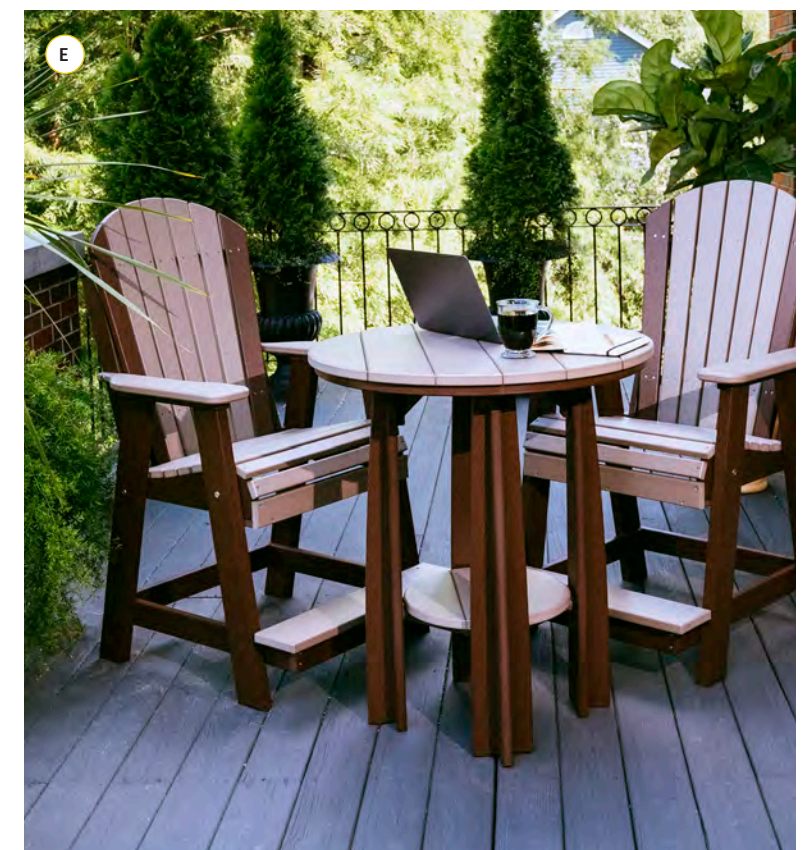

See page 59 for color options & dimensions

DINING TABLES

Two or Twenty

We have the dining options for your next outdoor gathering.

A. 4' x 6' Rectangular Table in Birch & White
B. 4' x 6' Oval Table in Birch & White
C. 4' Round Table in Weatherwood & Chestnut Brown
D. 41" Square Table in Weatherwood & Chestnut Brown
E. Balcony Table in Weatherwood & Chestnut Brown