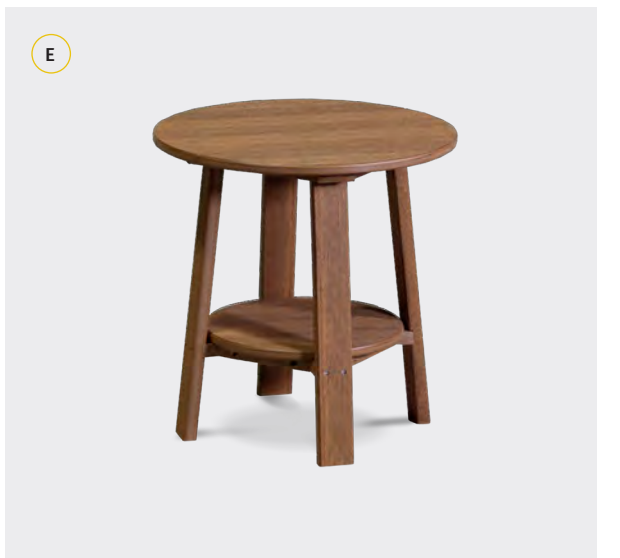

See page 62 for color options & dimensions