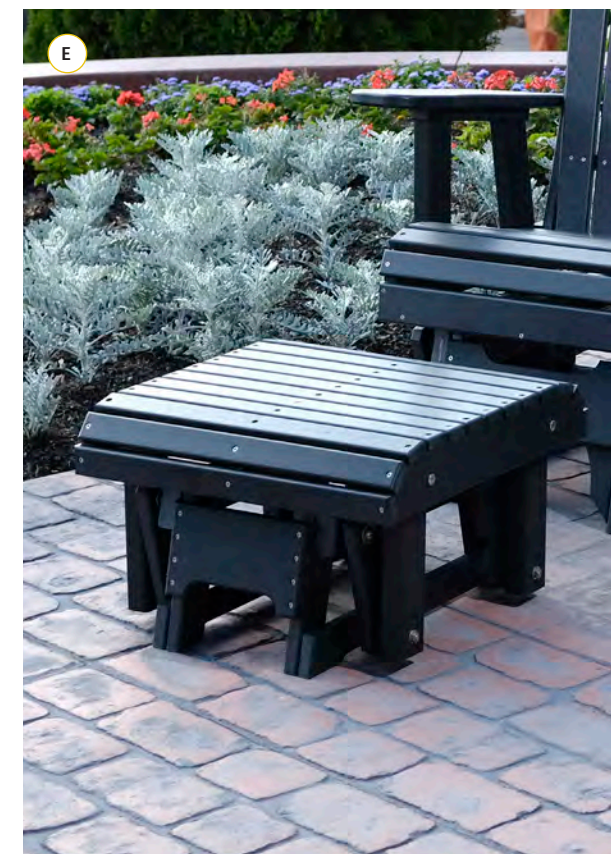

E

See page 62 for color options & dimensions