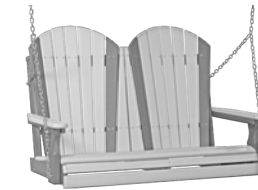

Available Colors

2' Plain Balcony Glider Chair **NEW!**

30"W x 40.25"D x 41.5"H
23"SW x 18"SD

Available Colors

5' Adirondack Swing

65"W x 27"D x 32.5"H
60"SW x 18"SD

Available Colors

4' Adirondack Swing