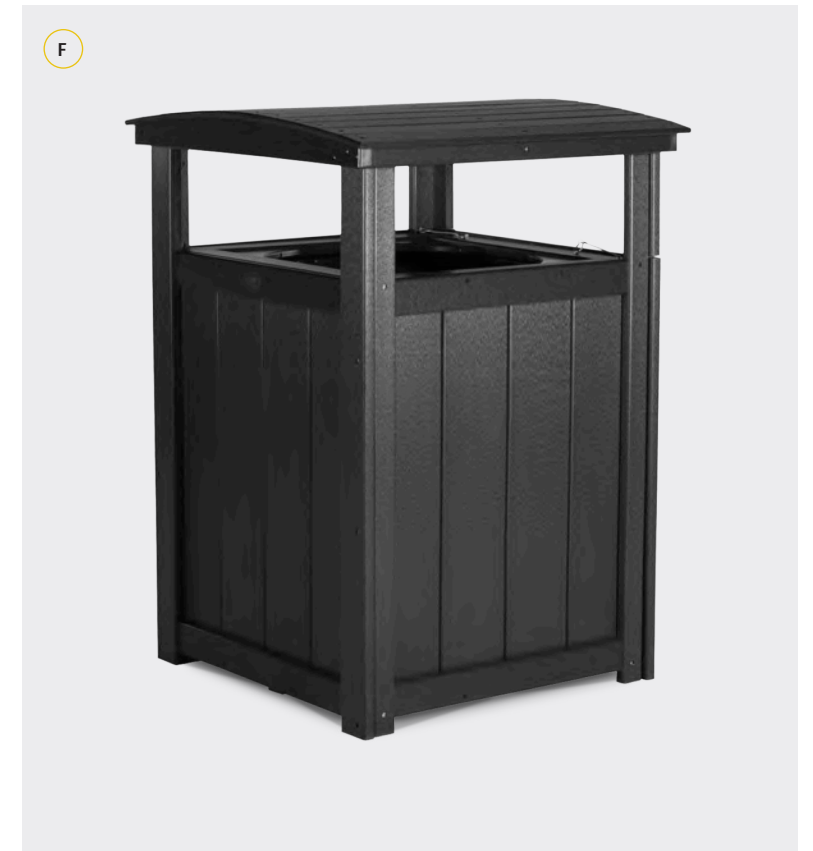

PLANTERS & TRASH CANS

***Pretty
Practical***

These planters and trash cans
from LuxCraft are as helpful as
they are charming.

A. Elite Planter 18" NEW! in Black
B. Elite Planter 22" NEW! in Black **C. Elite Planter
26" NEW!** in Black **D. 15" Square Planter**
in Black **E. 24" Square Planter** in Black
F. Trash Can in Black