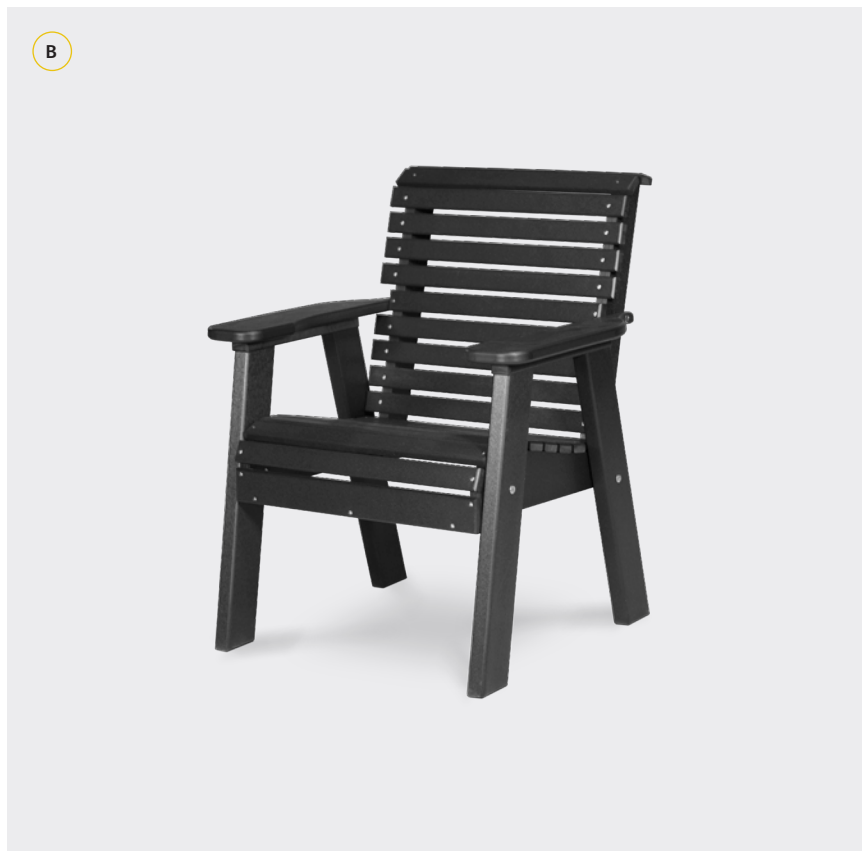

See page 56 for color options & dimensions

A

PREMIUM WOODGRAIN

Color Options Page 56

ROCKERS

Porches & Patios Perfected

Complete your front porch or back deck with any of these popular pieces.

- A. Porch Rocker in Antique Mahogany
- B. Grandpa's Rocker in Black
- C. Comfort Rocker in Cherrywood & Black

B

C

Color
Options
Page 57

LOUNGE

*Lounging
Around*

Lounge Chairs from LuxCraft
are easily wheeled into place
anywhere you're ready to relax.

A. Lounge Chair in Aruba Blue & White

See page 57 for color options & dimensions

BENCHES

*Good Looking
& Versatile*

Available in an array of colors,
LuxCraft benches work
anywhere.

A. 4' Plain Bench in Black B. 2' Plain Bench in Black
C. 4' Classic Bench in Weatherwood & Black
D. 2' Classic Bench in Weatherwood & Black