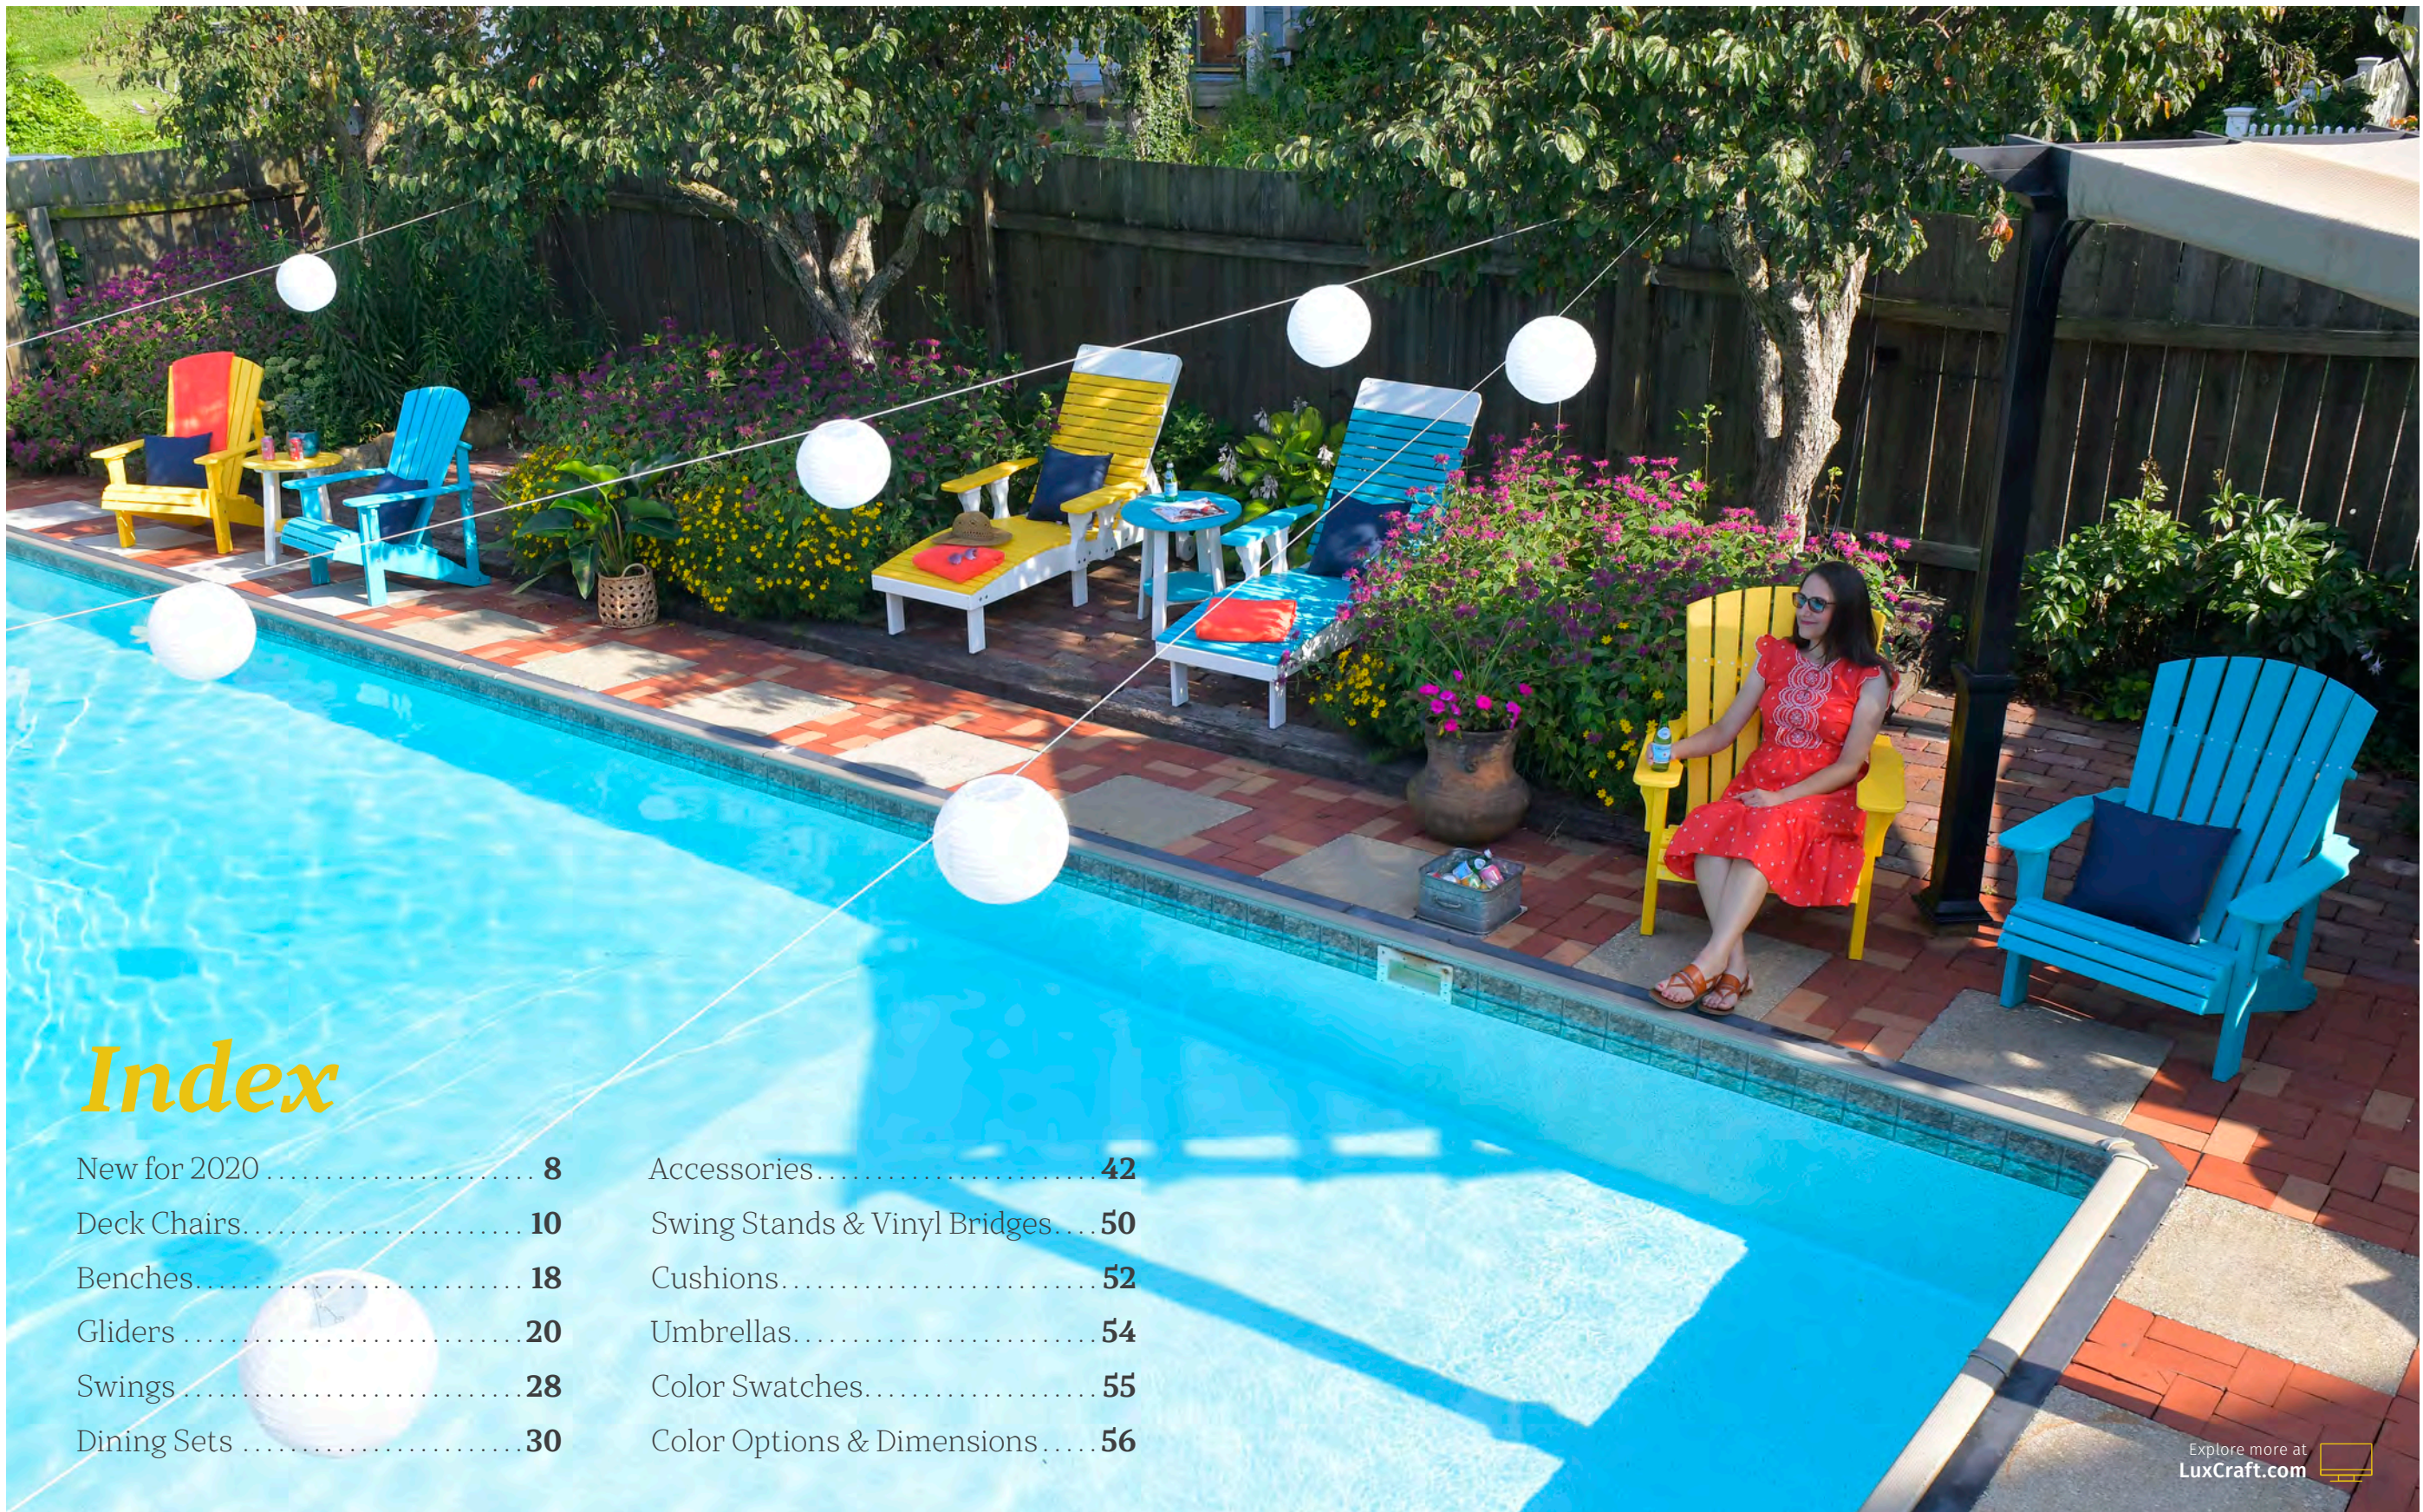

Index

New for 2020	8	Accessories.....	42
Deck Chairs.....	10	Swing Stands & Vinyl Bridges.....	50
Benches.....	18	Cushions.....	52
Gliders	20	Umbrellas.....	54
Swings	28	Color Swatches.....	55
Dining Sets	30	Color Options & Dimensions.....	56

Explore more at
LuxCraft.com