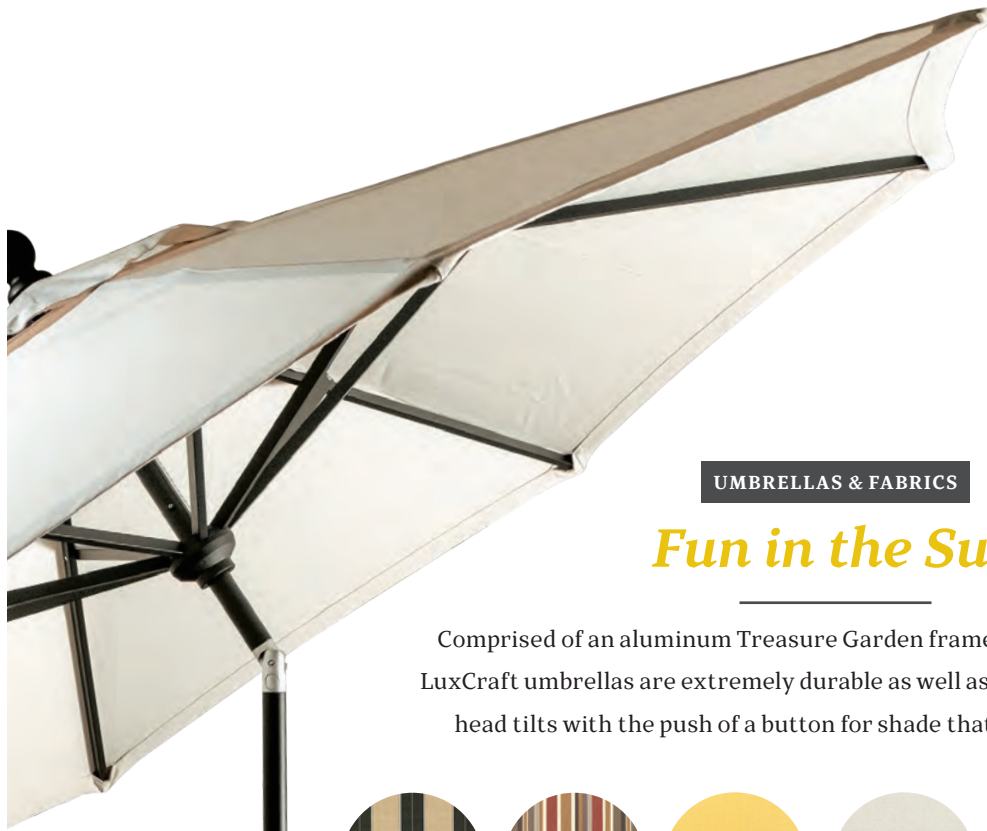

B

A

Available Lengths

8' 10' 12'

FABRICS & COLORS

Show Your True Colors

At LuxCraft, we only use fabric from the Sunbrella® company in order to provide superior umbrellas and cushions.

- A. Solana Seagull B. Parrot C. Gateway Mist
- D. Brannon Redwood E. Iris **NEW!** F. Luxe Indigo
- G. Spectrum Dove H. Shore Regatta I. Spectrum Indigo
- J. Milano Charcoal K. Canvas L. Buttercup
- M. Logo Red N. Cast Breeze **NEW!** O. Foster Metallic
- P. Spectrum Carbon Q. Berenson Tuxedo