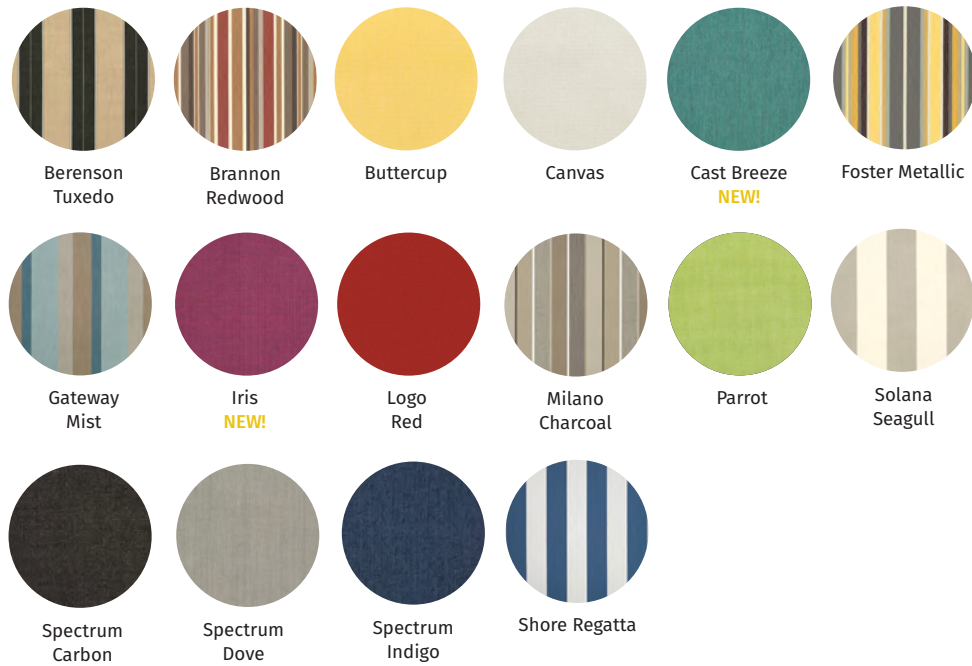

B

A

Available Lengths

8' 10' 12'

FABRICS & COLORS

Show Your True Colors

At LuxCraft, we only use fabric from the Sunbrella® company in order to provide superior umbrellas and cushions.

- A. Solana Seagull B. Parrot C. Gateway Mist
- D. Brannon Redwood E. Iris **NEW!** F. Luxe Indigo
- G. Spectrum Dove H. Shore Regatta I. Spectrum Indigo
- J. Milano Charcoal K. Canvas L. Buttercup
- M. Logo Red N. Cast Breeze **NEW!** O. Foster Metallic
- P. Spectrum Carbon Q. Berenson Tuxedo

UMBRELLA FABRICS

FRAME COLORS

LUXCRAFT POLY COLORS

Colorful by Nature

LuxCraft Poly Furniture is available in 33 colors. Custom colors are possible for any product.

For each product's color options, please turn the page.

EARTHTONE

TROPICAL

PREMIUM WOODGRAIN

COLOR OPTIONS & DIMENSIONS

Find the Perfect Fit

Picture your ideal LuxCraft piece in color combinations that suit your style.

For custom color options, check with your local LuxCraft dealer.