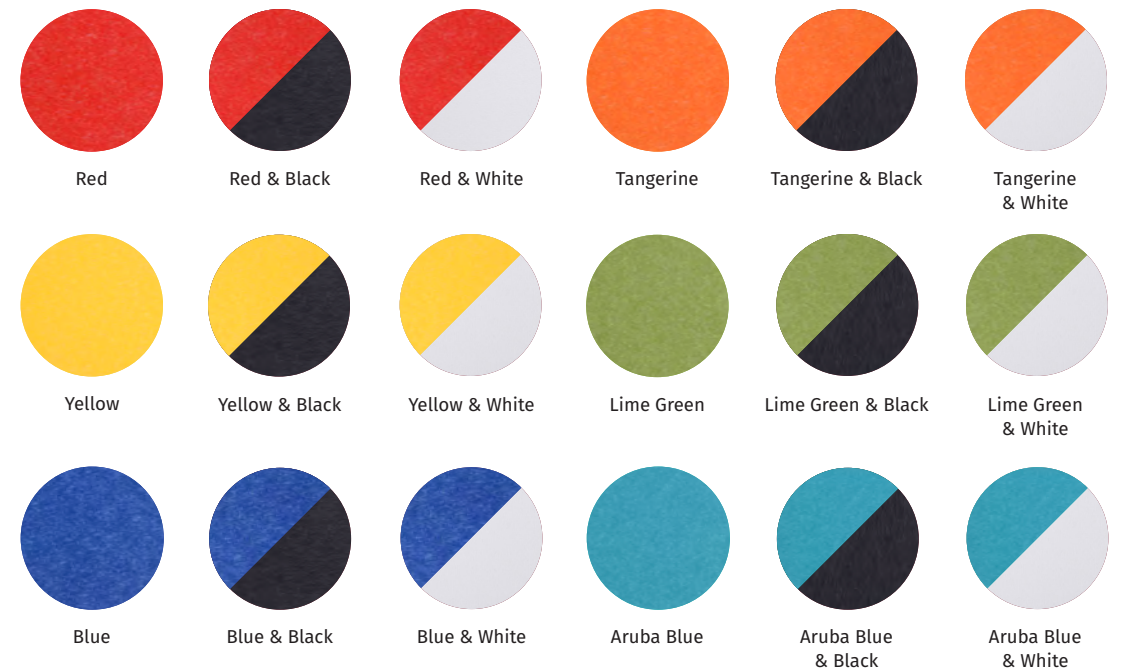

B

A

Available Lengths

8' 10' 12'

FABRICS & COLORS

Show Your True Colors

At LuxCraft, we only use fabric from the Sunbrella® company in order to provide superior umbrellas and cushions.

- A. Solana Seagull B. Parrot C. Gateway Mist
- D. Brannon Redwood E. Iris **NEW!** F. Luxe Indigo
- G. Spectrum Dove H. Shore Regatta I. Spectrum Indigo
- J. Milano Charcoal K. Canvas L. Buttercup
- M. Logo Red N. Cast Breeze **NEW!** O. Foster Metallic
- P. Spectrum Carbon Q. Berenson Tuxedo

UMBRELLA FABRICS

FRAME COLORS

LUXCRAFT POLY COLORS

Colorful by Nature

LuxCraft Poly Furniture is available in 33 colors. Custom colors are possible for any product.

For each product's color options, please turn the page.

EARTHTONE

TROPICAL

PREMIUM WOODGRAIN

COLOR OPTIONS & DIMENSIONS

Find the Perfect Fit

Picture your ideal LuxCraft piece in color combinations that suit your style.

For custom color options, check with your local LuxCraft dealer.