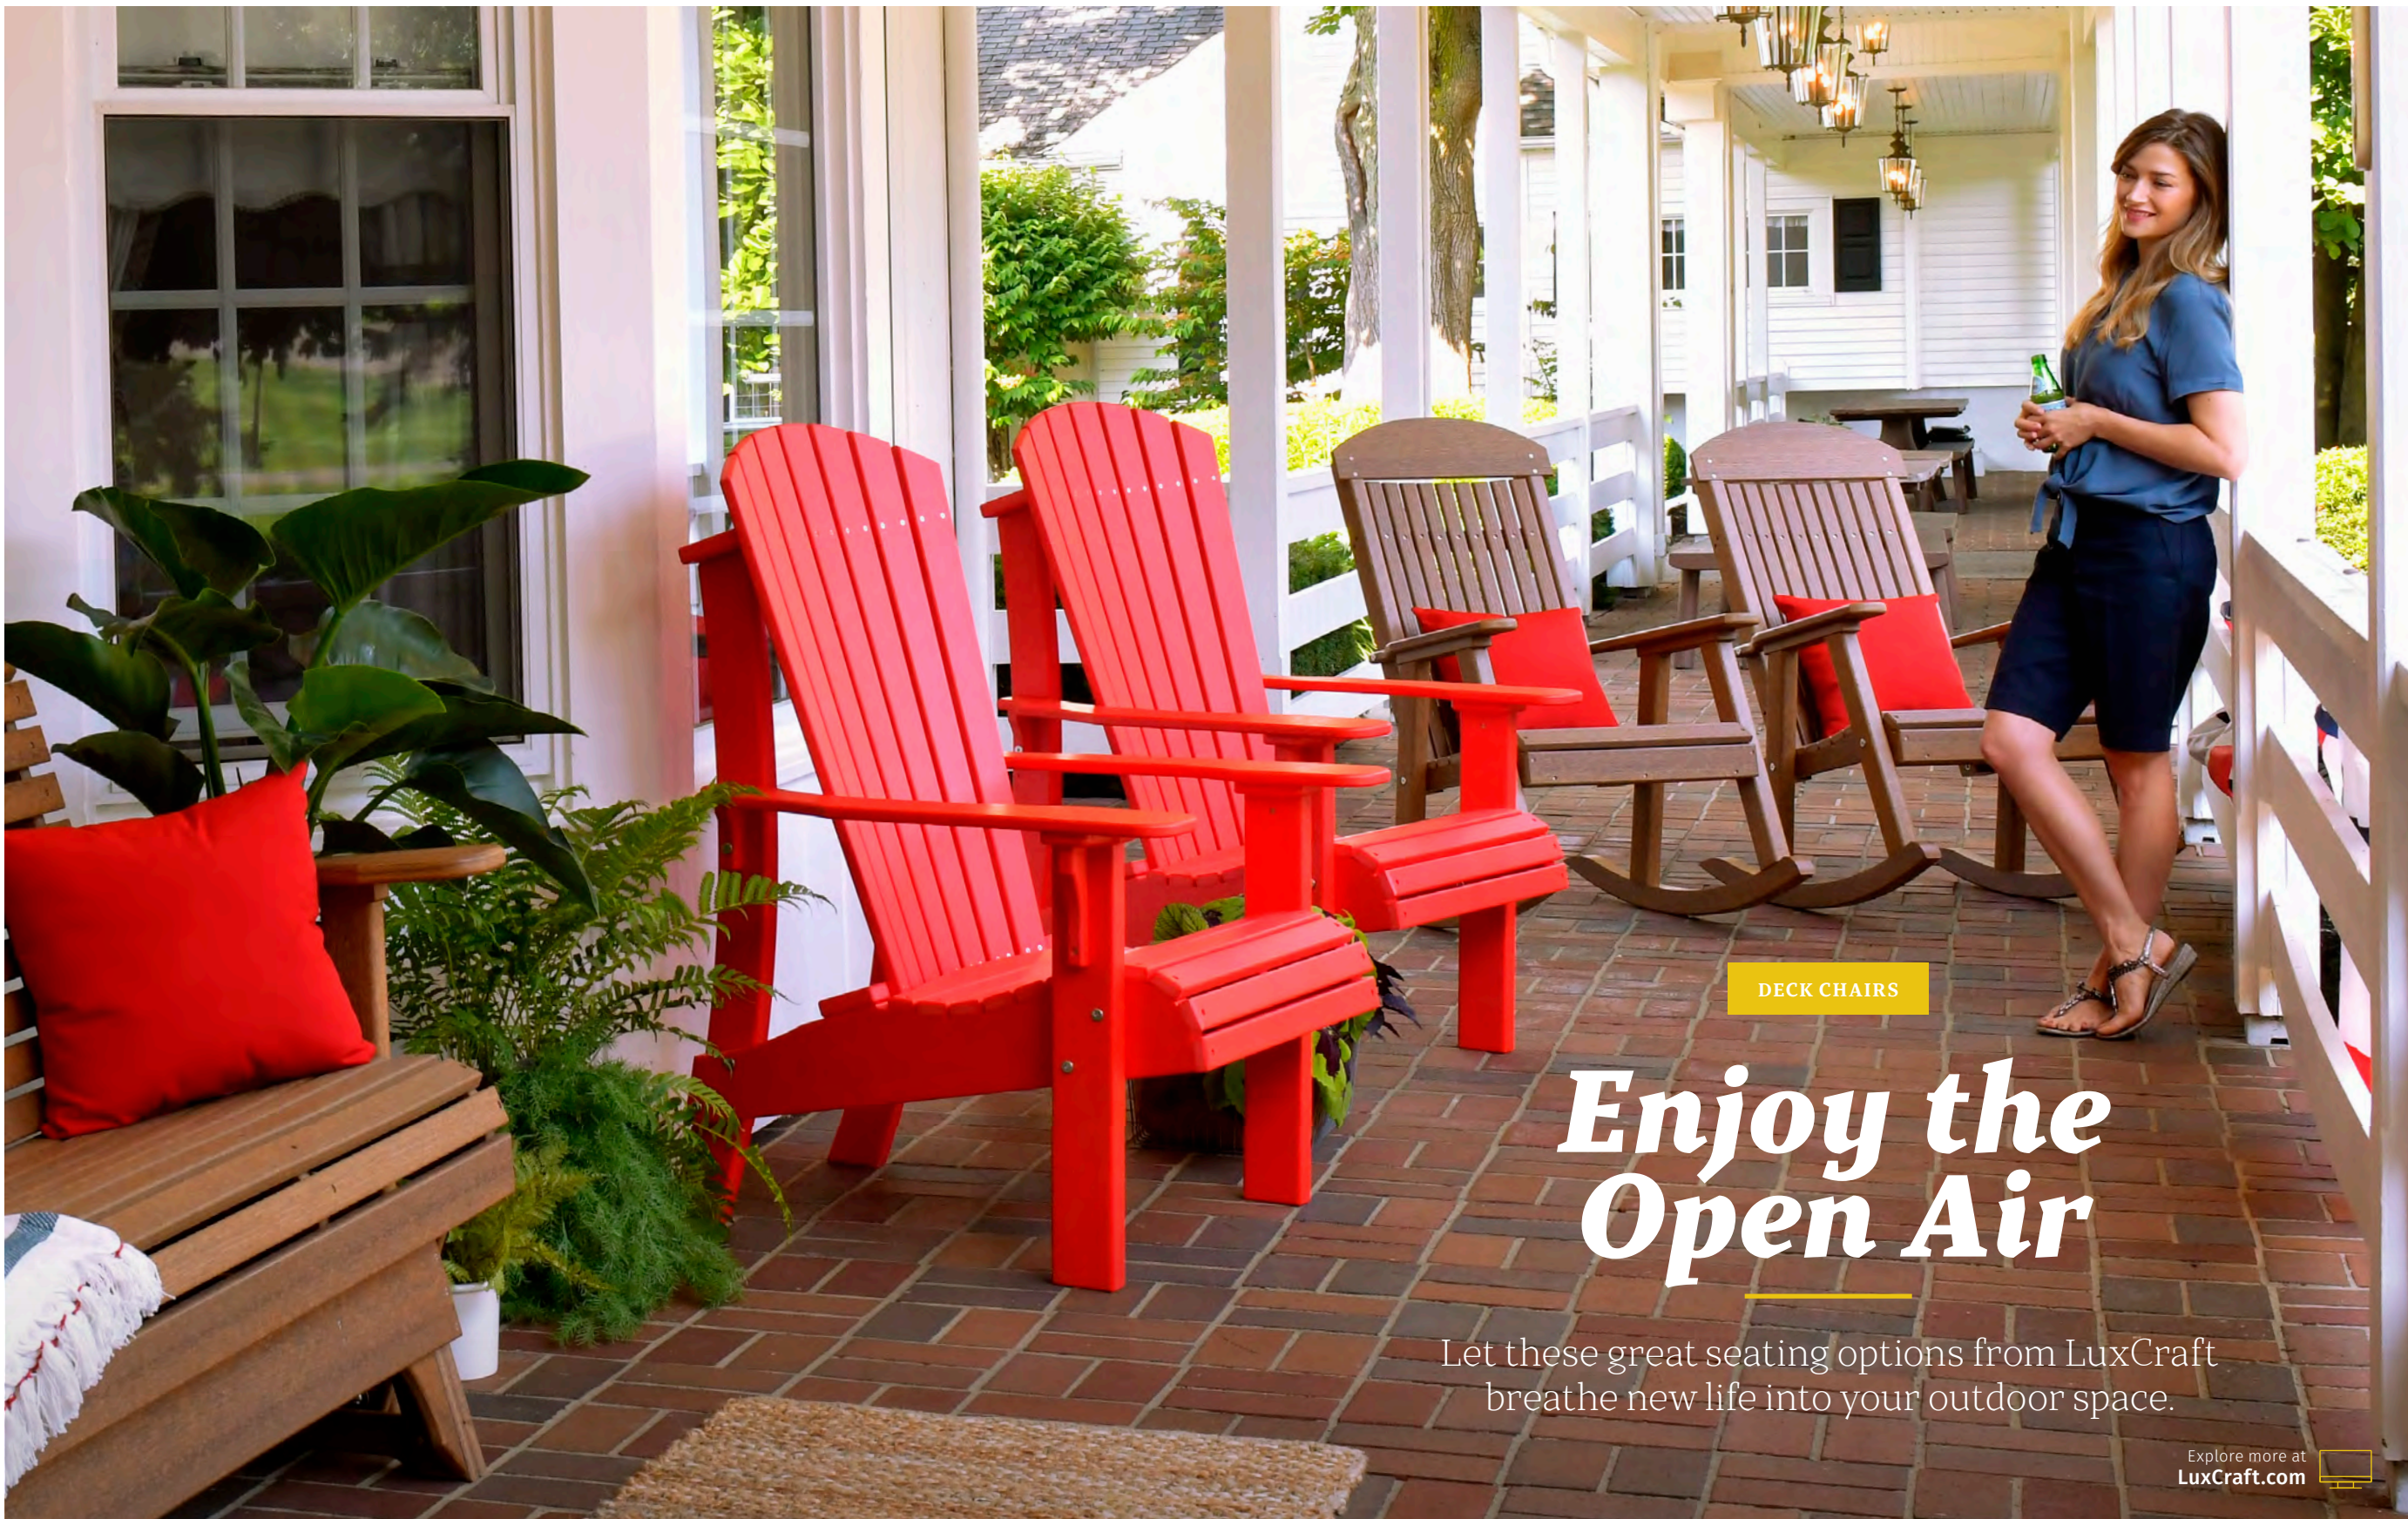

DECK CHAIRS

Enjoy the Open Air

Let these great seating options from LuxCraft breathe new life into your outdoor space.

Explore more at LuxCraft.com