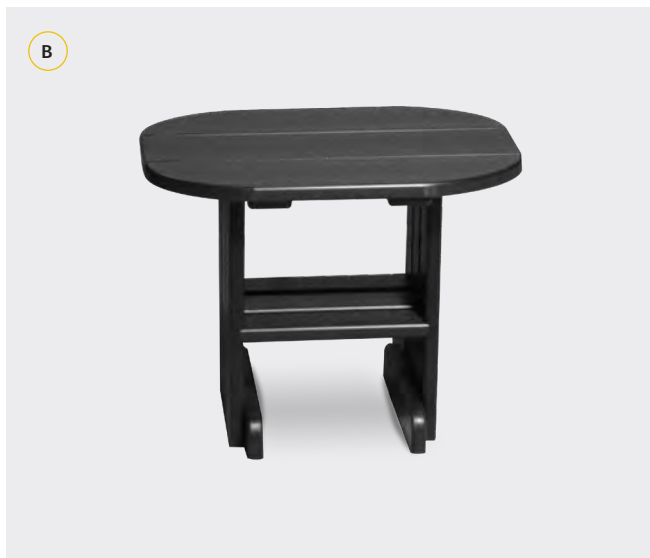

ACCESSORIES

Convenience in Mind

Rest your feet or your beverage on these pieces from LuxCraft.

A. Island End Table in White **B. End Table** in Black
C. Coffee Table in Antique Mahogany & Black **D. Island Coffee Table** in Black
E. Deluxe End Table in Antique Mahogany **F. Deluxe End Table 28"** in Black
G. Deluxe Conversation Table in Antique Mahogany