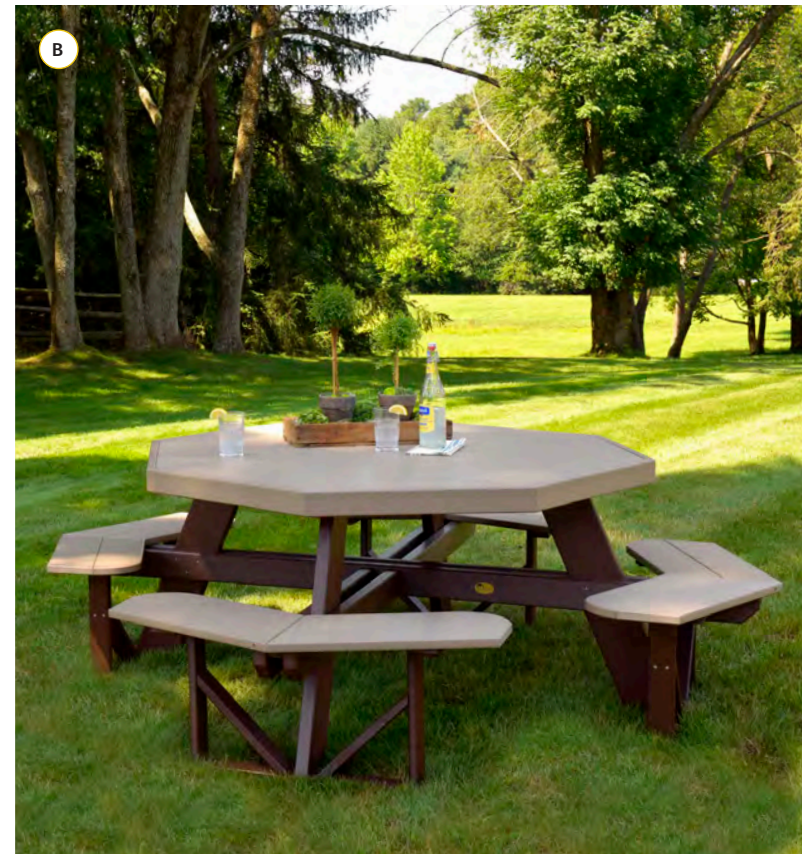

See page 59 & 60 for color options & dimensions

A

PREMIUM WOODGRAIN

Color
Options
Page 60

B

DINING TABLES & BUFFETS

Picnic Prepared

LuxCraft Poly Furniture is designed to sit outside year round.