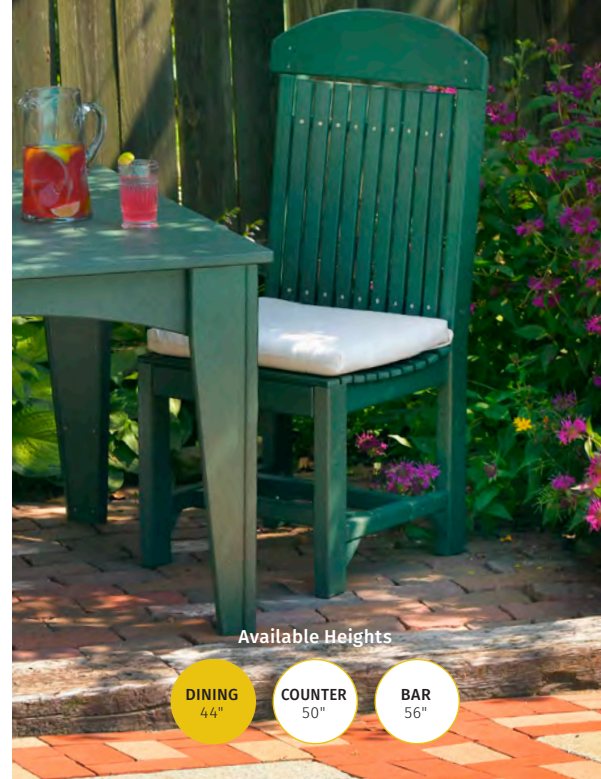

B

Available Heights

DINING
41.25"

COUNTER
47.25"

BAR
53.25"

E

Available Heights

DINING
44"