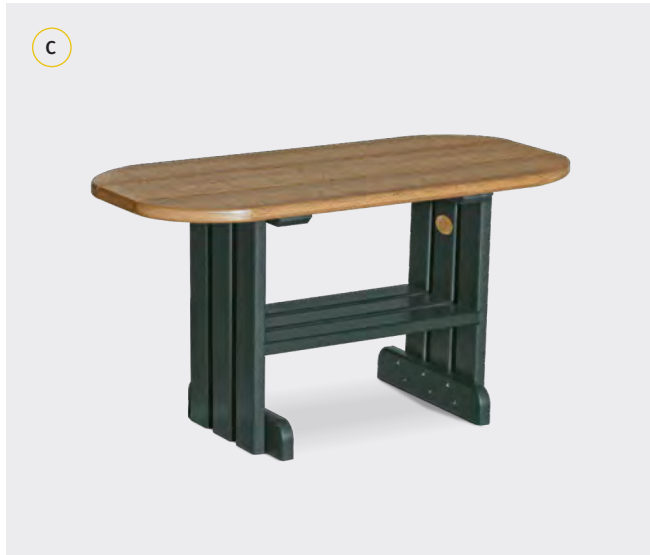

See page 62 for color options & dimensions